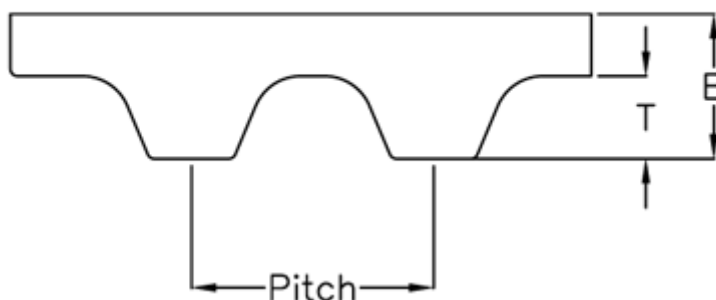

Article number: 602776290987

Description: Gates Timing Belt Synchropower PU50 T10DL 980

## Measures

Height B mm	= 7
Height T mm	= 2.5
Length	= 980
Number of teeth	= 98
Pitch	= 10
Type	= PU 50 T10 DL 980
Width	= 50